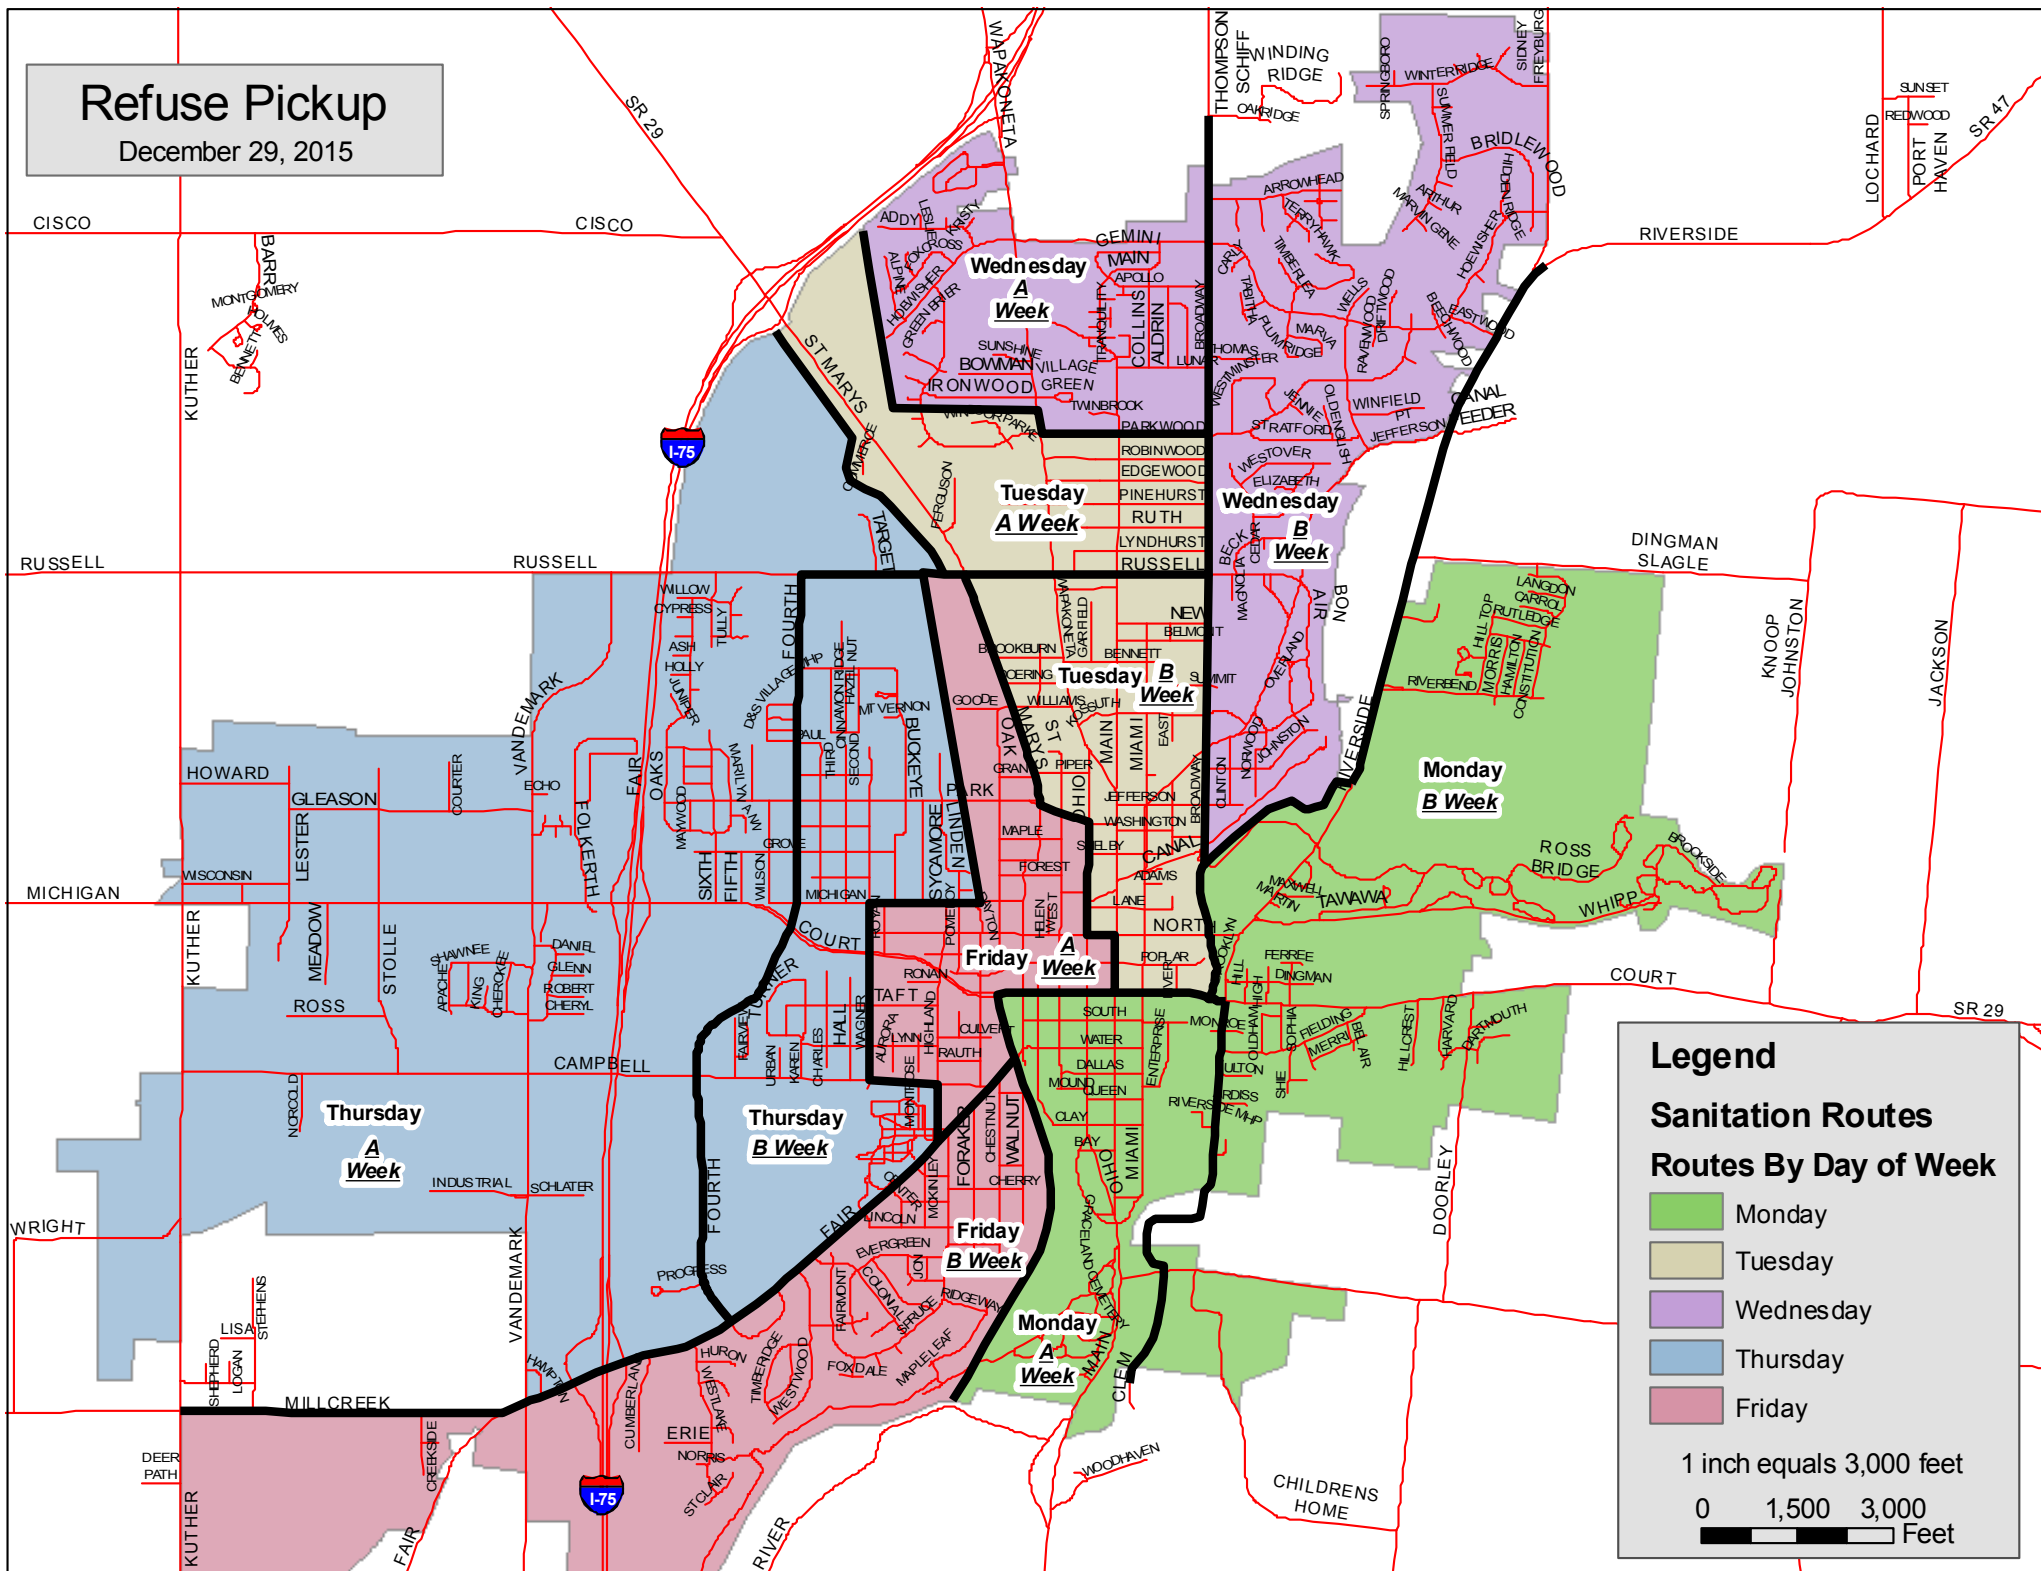

November '17

	Su	M	Tu	W	Th	F	Sa
A				1	2	3	4
B	5	6	7	8	9	10	11
A	12	13	14	15	16	17	18
B	19	20	21	22	23	24	25
A	26	27	28	29	30		

December '17

	Su	M	Tu	W	Th	F	Sa
A						1	2
B	3	4	5	6	7	8	9
A	10	11	12	13	14	15	16
B	17	18	19	20	21	22	23
A	24	25	26	27	28	29	30
	31						

The 6 major Holidays are highlighted in "RED". These days may cause a 1-day delay in your collection of trash, recyclables and yard waste. Republic Services will be closed Monday January 2nd, 2017 in observation of New Years Day.

Trash, Yard Waste and Bulk Items will be collected "every" week. Recyclables will be collected "Every Other Week". Either on "A" Week or "B" Week. Please refer to the accompanying City map and determine if your area is an "A" Week or "B" Week collection.

## Legend Sanitation Routes Routes By Day of Week

- Monday
- Tuesday
- Wednesday
- Thursday
- Friday

1 inch equals 3,000 feet  
0 1,500 3,000 Feet