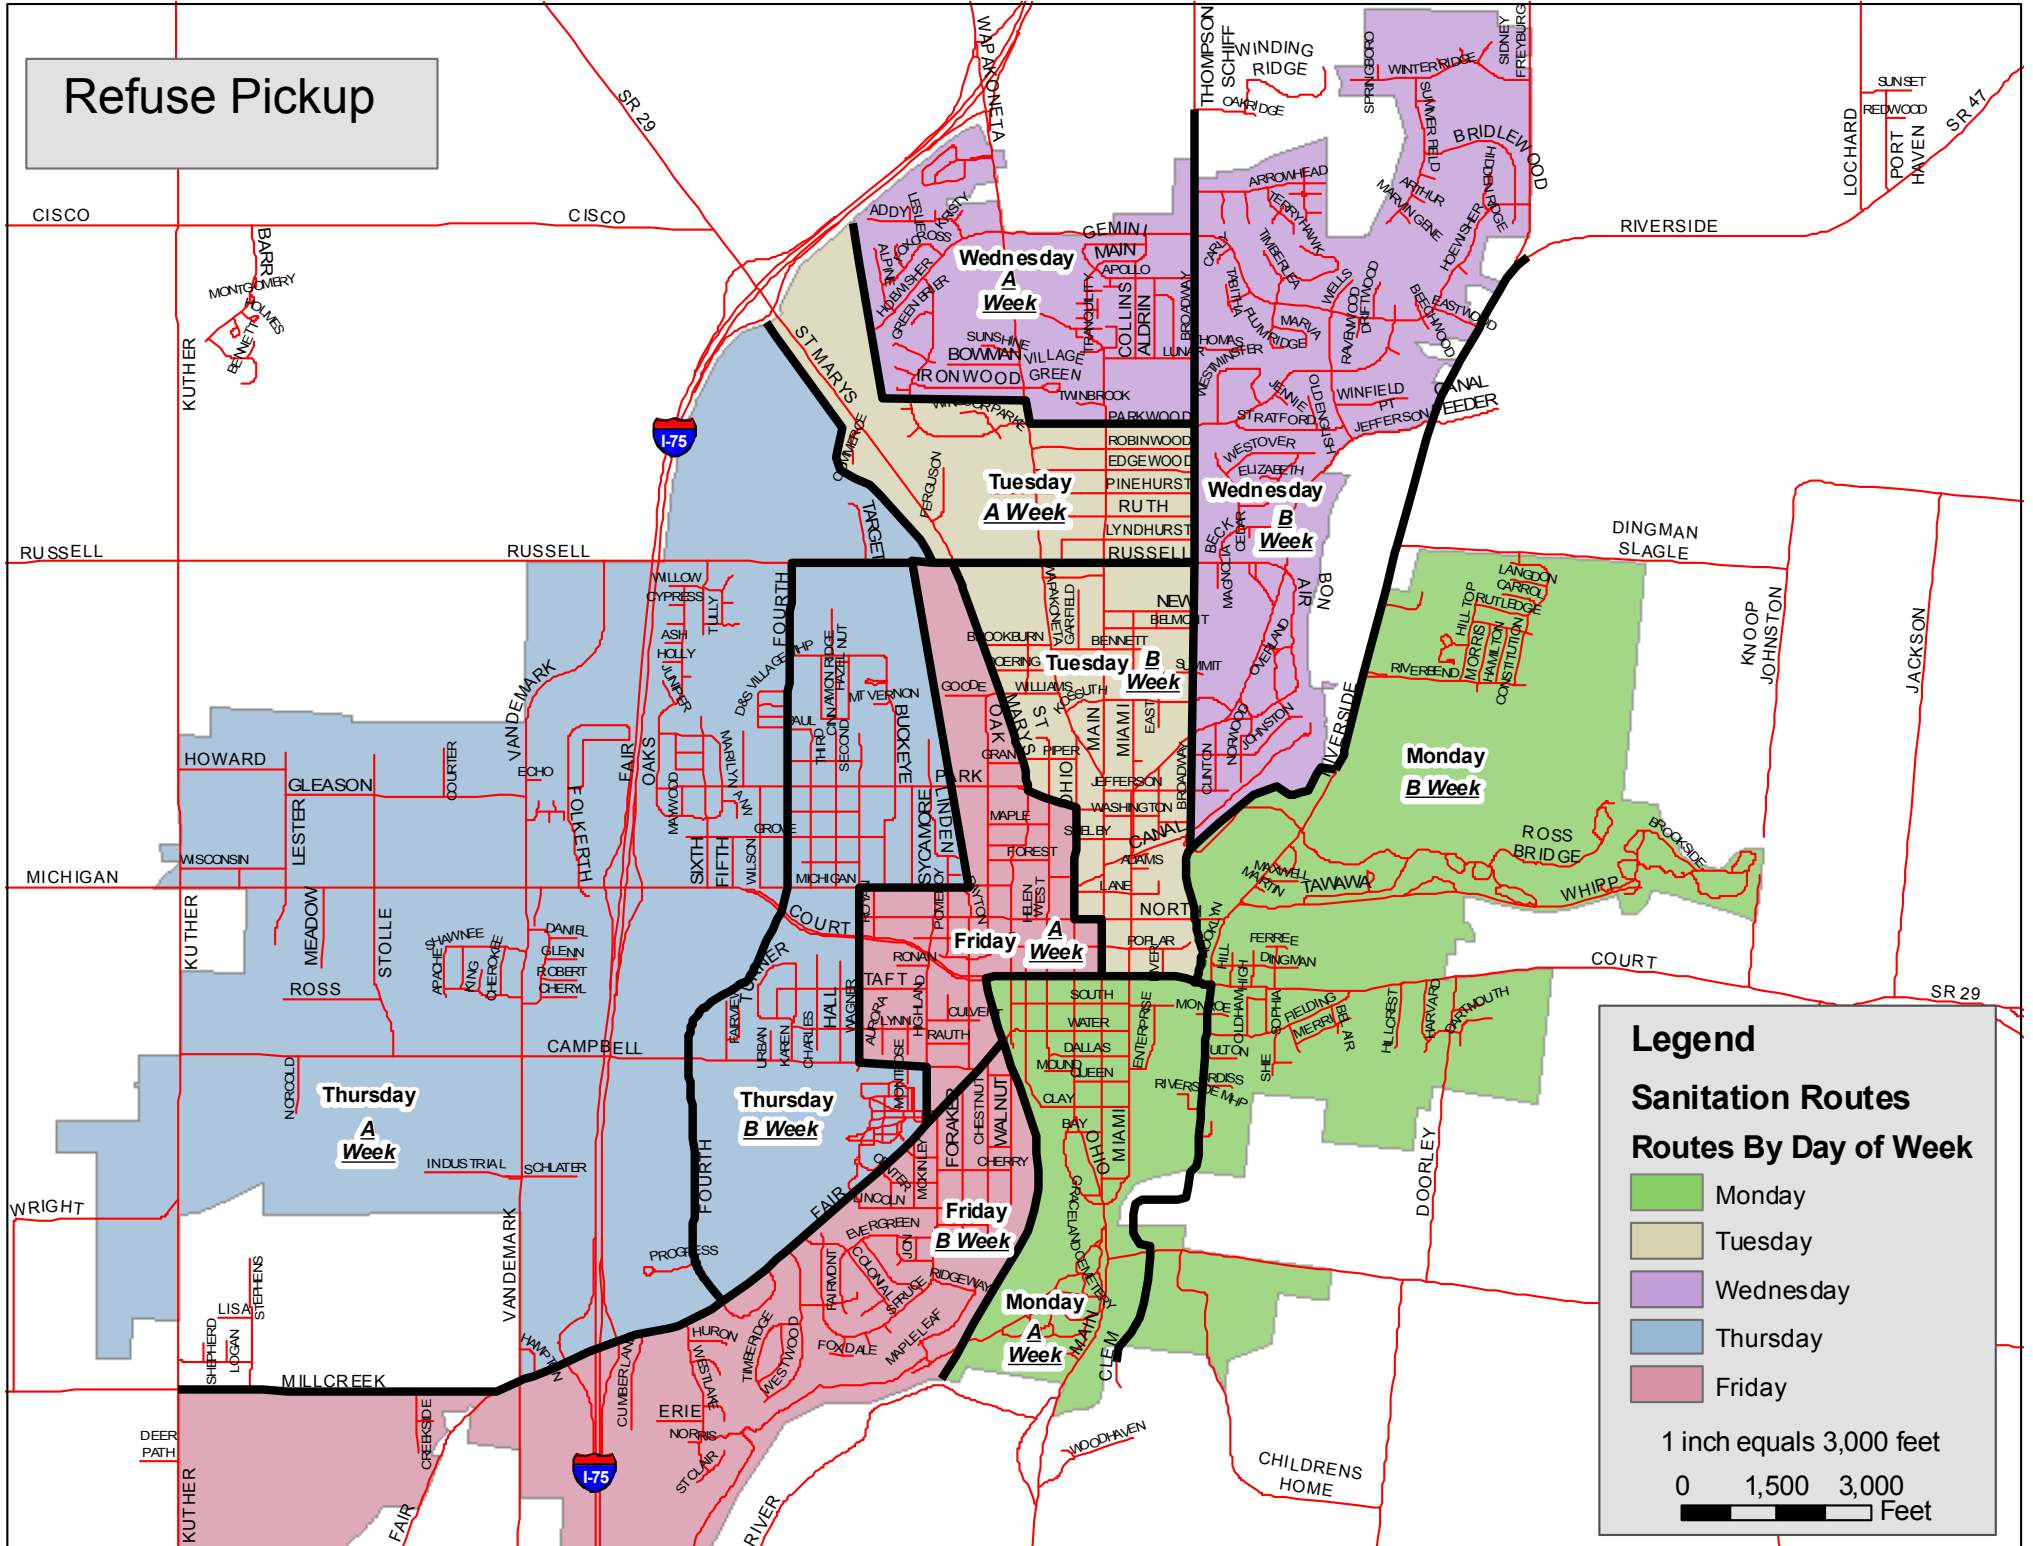

December 2018							
WEEK	Su	Mo	Tu	We	Th	Fr	Sa
A							1
B	2	3	4	5	6	7	8
A	9	10	11	12	13	14	15
B	16	17	18	19	20	21	22
A	23	24	25	26	27	28	29
B	30	31					

The 6 major Holidays are highlighted in "RED". These days may cause a 1-day delay in your collection of trash, recyclables and yard waste. Republic Services will be closed Monday January 1st, 2018 in observation of New Years Day.

Trash and Bulk Items will be collected "every" week. Yard waste is collected "every" week between May 1 and November 30. Recyclables will be collected "Every Other Week". Either on "A" Week or "B" Week.

Please refer to the accompanying City map and determine if your area is an "A" Week or "B" Week

Days marked in "DARK BLUE" are residents that will have recyclables collected on "A" Week. Days marked in "LIGHT BLUE" are residents that will have recyclables collected on "B" Week.

- Area A Collection
- Area B Collection
- Holiday - No Service

For more information visit RepublicServices.com or call 800-601-1867

We'll handle it from here.™

Refuse Pickup

Legend

Sanitation Routes

Routes By Day of Week