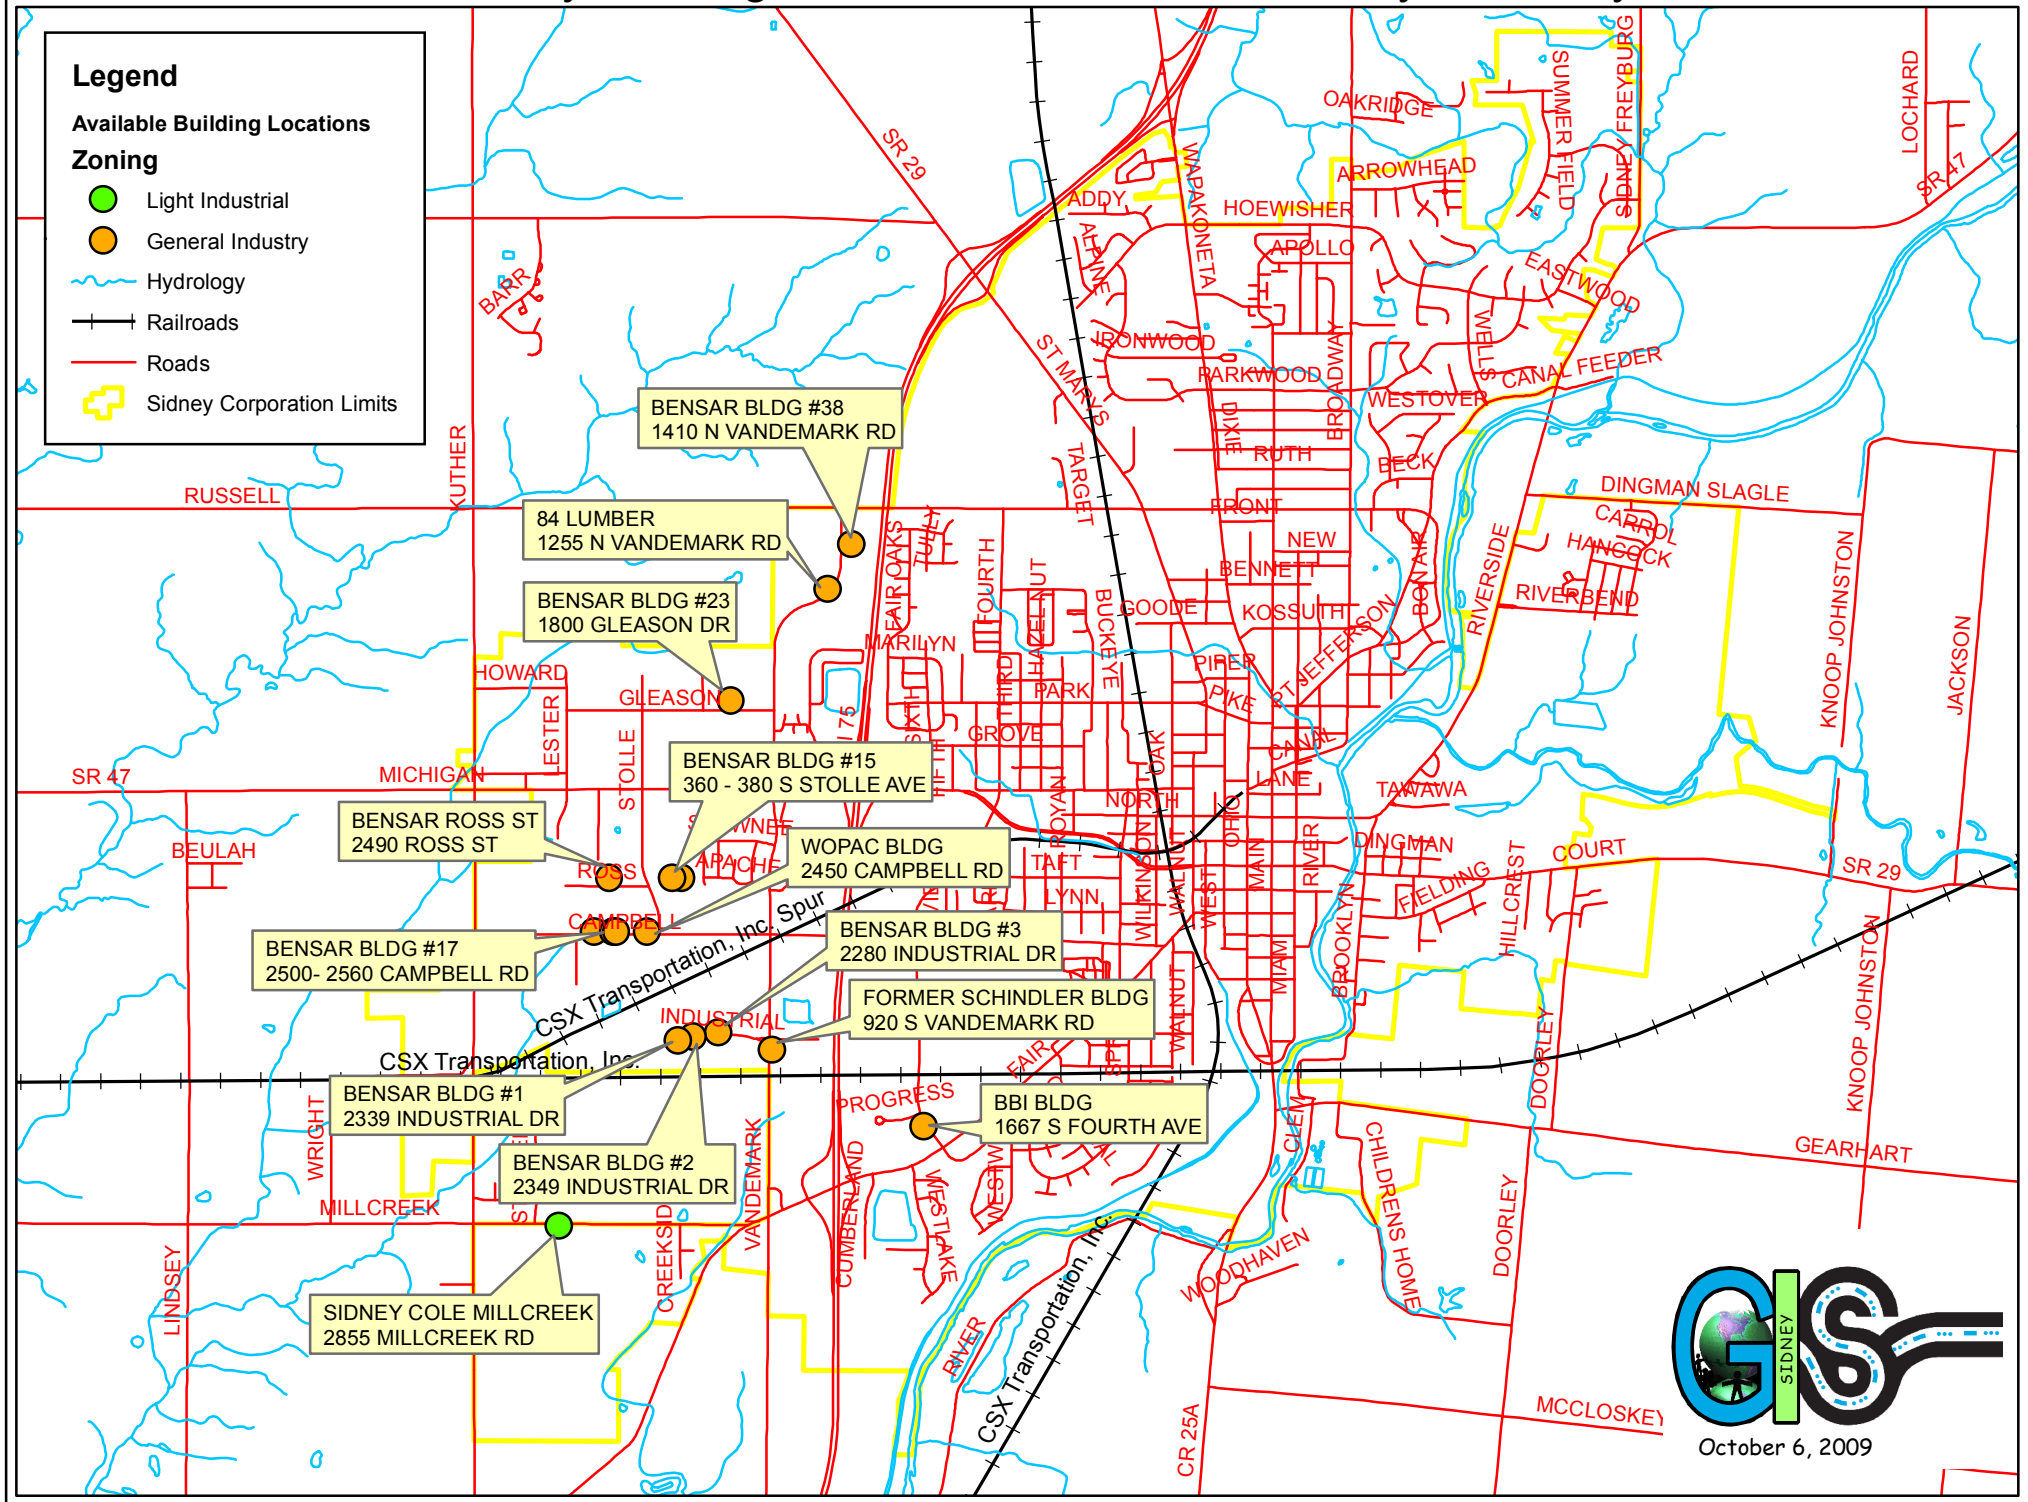

Industry Building Locations Available in the City of Sidney

Legend

Available Building Locations

Zoning

- Light Industrial
- General Industry
- ~ Hydrology
- +— Railroads
- Roads
- ⊕ Sidney Corporation Limits