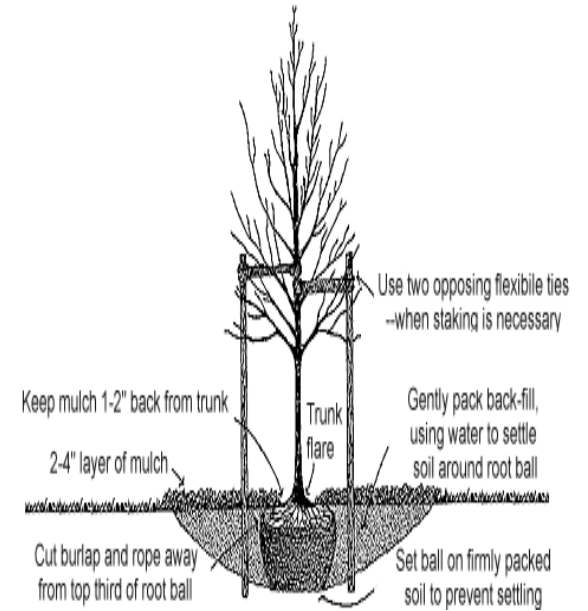

QTY	TREE	FEATURES	MATURE HEIGHT	TREE SIZE*	\$ PER TREE	TOTAL COST
	Alleghany Serviceberry – <i>Amelanchier laevis</i> 5 Gallon Container	Copper-red fall foliage. Fragrant white flowers in the spring.	15' – 25'	6'-7'	\$39	
	Pawpaw – <i>Asimina triloba</i> 7 Gallon Container	Large, long, tear-drop shaped leaves. Blossoms deep maroon. Late summer fruits.	15' – 30'	4'-5'	\$69	
	River Birch – <i>Betula nigra</i> 5 Gallon Container	Cinnamon brown to parchment exfoliating bark. Golden fall color. Prefers acidic soil.	40' – 70'	6'-7'	\$36	
	Black Cherry – <i>Prunus serotina</i> 5 Gallon Container	Flowers bottle brush shaped, fragrant clusters in spring. Dark Green leaves turn yellow in Fall.	60' – 80'	6'-7'	\$39	
	Chinquapin Oak – <i>Quercus muehlenbergii</i> 7 Gallon Container	Dark green leaves in summer turn yellow-orange in Fall. Produces 1" acorns. Light grey bark.	40' – 50'	6'-7'	\$72	
	American Basswood – <i>Tilia americana</i> 5 Gallon Container	Bark is light brown to gray. Blooms late May to July pale yellow to whitish fragrant flowers.	70'-80'	6'-7'	\$39	