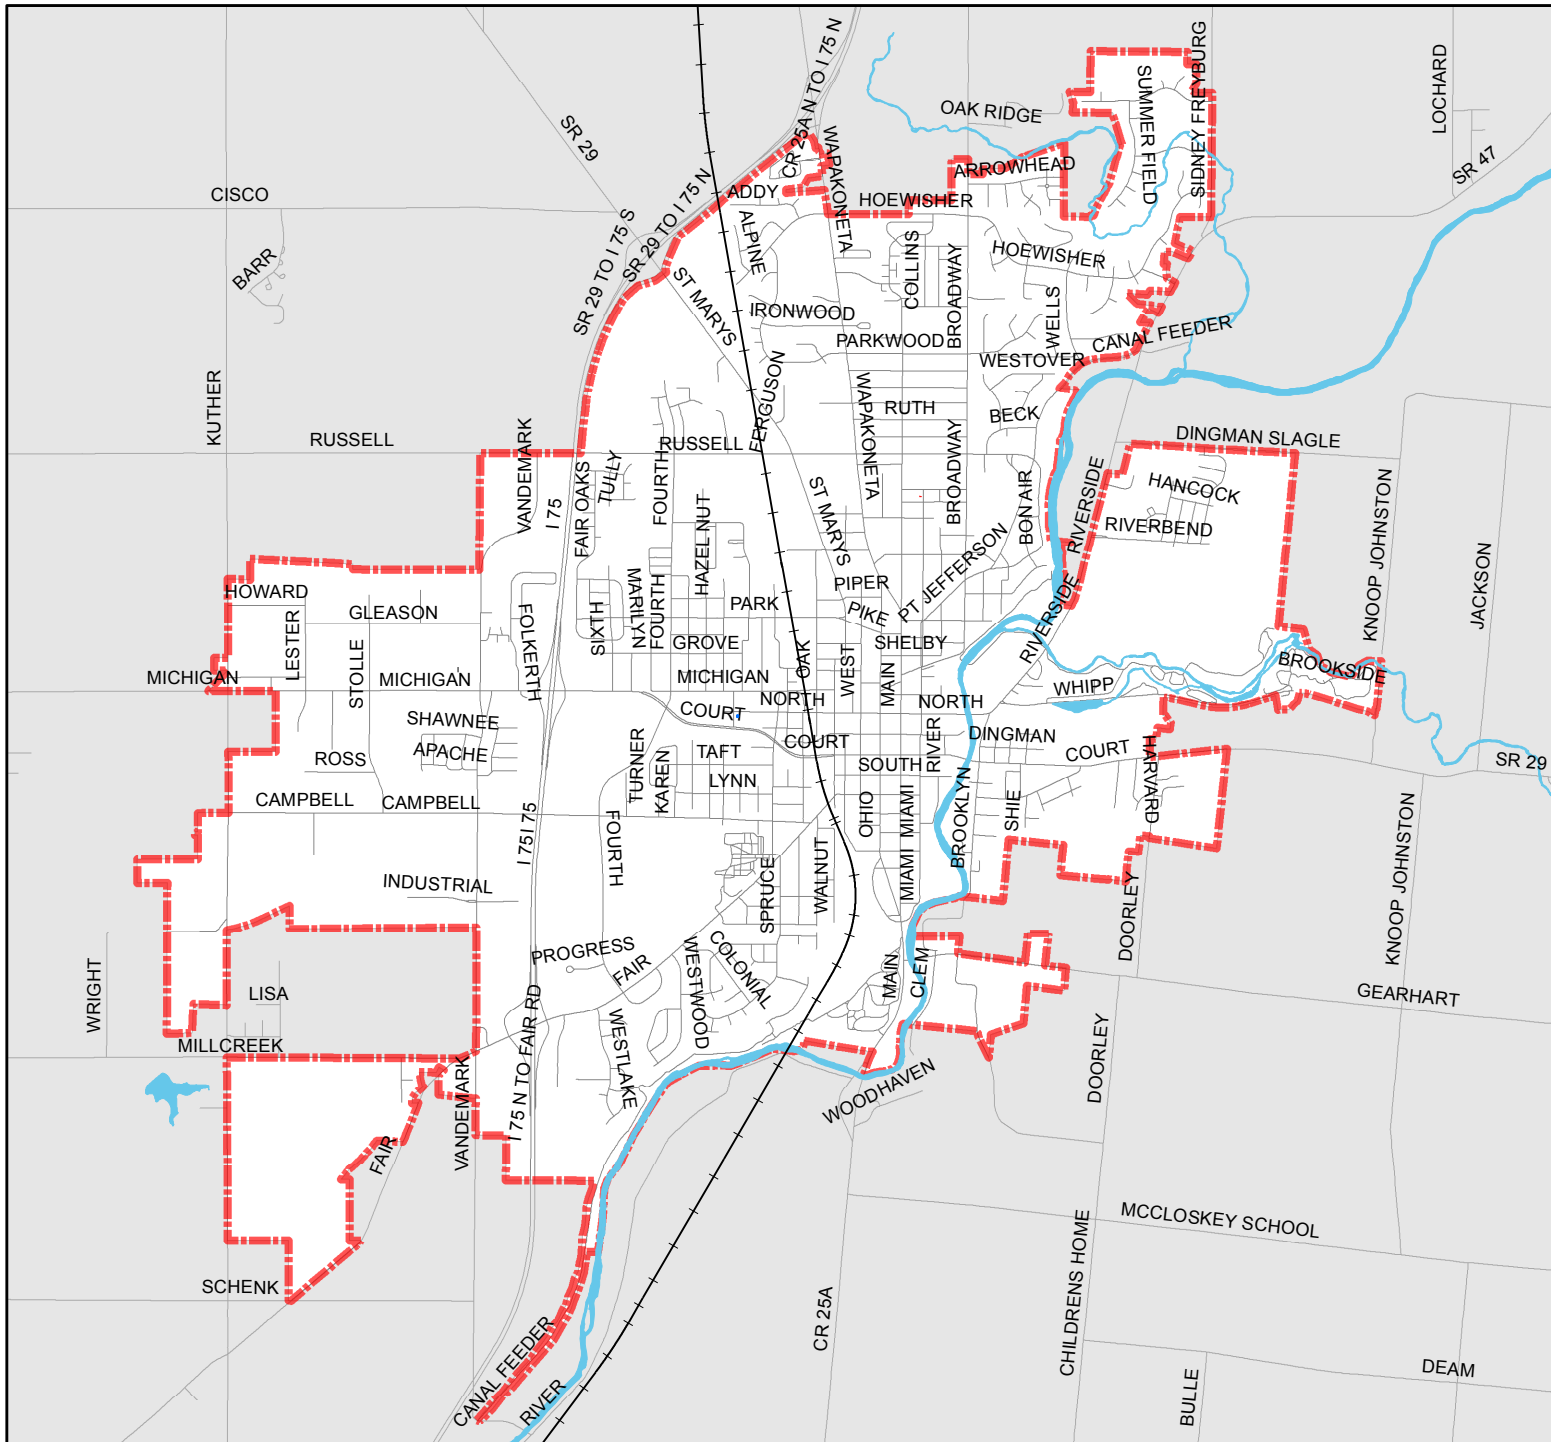

Community Reinvestment Area

- Streets
- CRA Boundary

Source: Sidney; Aerials (2019)

City of Sidney