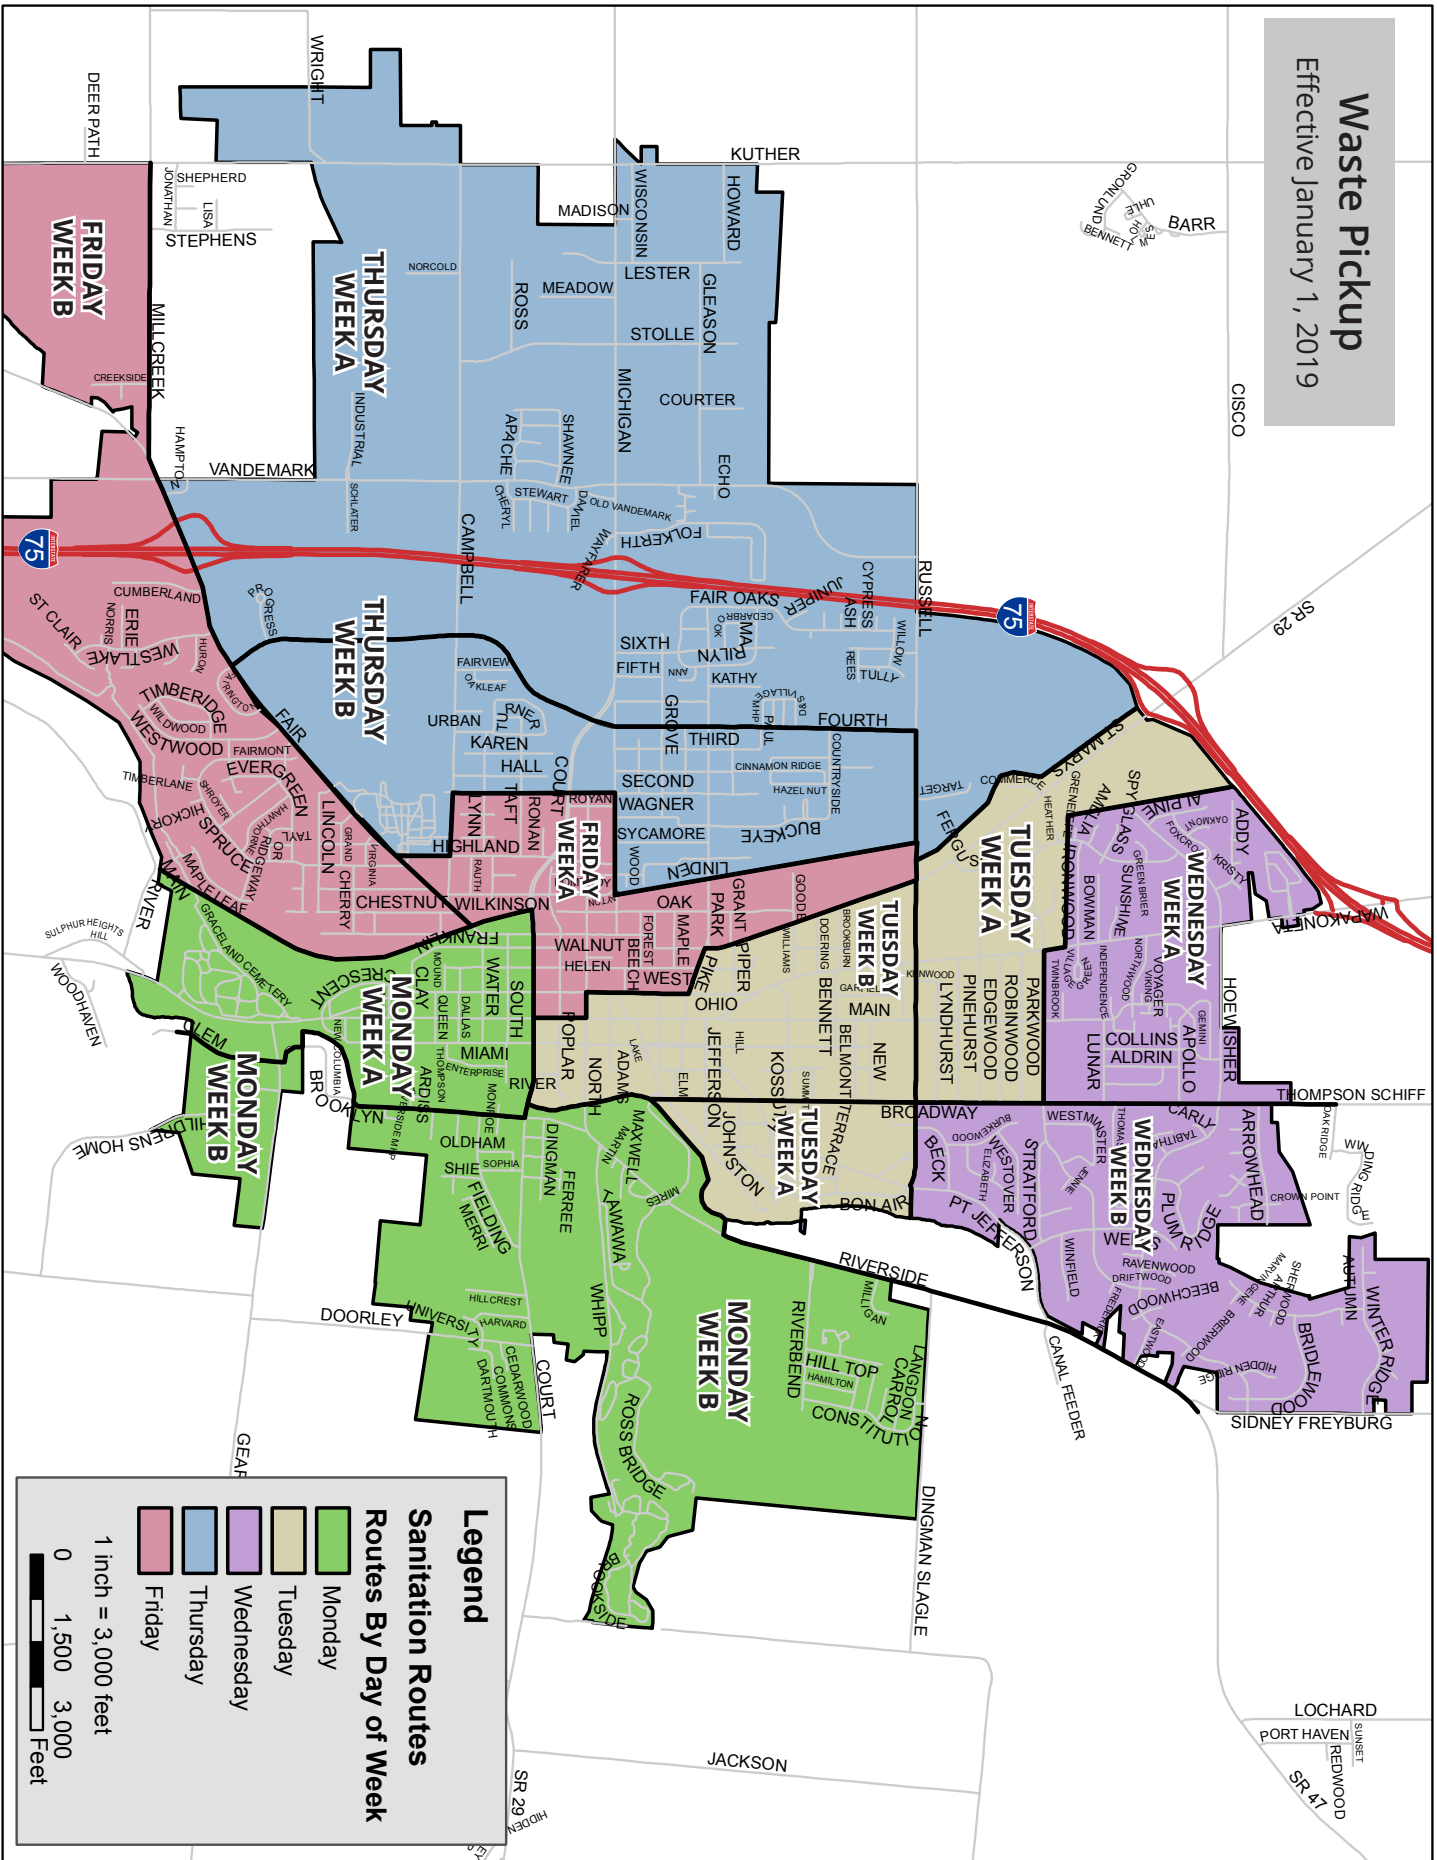

DECEMBER	
WEEK	S M T W T F S
B	1 2 3
A	4 5 6 7 8 9 10
B	11 12 13 14 15 16 17
A	18 19 20 21 22 23 24
B	25 26 27 28 29 30 31

The 6 major holidays are highlighted in orange, and may cause a one-day delay in your recycling, waste and yard waste collection.

Waste and bulk items will be collected every week. Yard waste is collected every week between May 1 and November 30. Recyclables will be collected every other week, either on "A" Week or "B" Week. Please refer to the city map on the back to see if your area is "A" Week or "B" Week.

Days marked in dark blue are residents that will have recyclables collected on "A" Week.
Days marked in light blue are residents that will have recyclables collected on "B" Week.

For more information visit [RepublicServices.com](https://www.RepublicServices.com) or call 800.601.1867.

Waste Pickup

Effective January 1, 2019

Legend

Sanitation Routes

Routes By Day of Week

- Monday
- Tuesday
- Wednesday
- Thursday
- Friday

1 inch = 3,000 feet

0 1,500 3,000 Feet